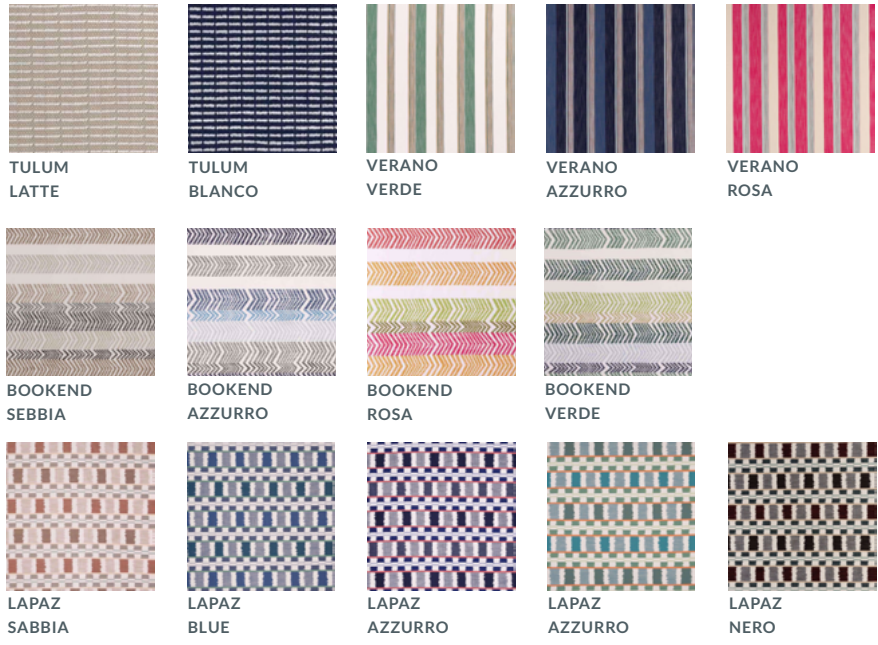

WHITE MIST

OYSTER

LINEN 20

SEAFOAM

POWDER BLUE

PETROL BLUE

GRANITE

* All sizes are approximate

BRISA AZZURRO

BRISA PRATO

BRISA ROSA

BRISA LIMONE

CATEGORY F - CHRISTOPHER FARR BY PERENNIALS

100% SOLUTION DYED ACRYLIC 54" / 137CM WIDTH

3 YEAR WARRANTY

LOST & FOUND NERO

LOST & FOUND BLUE

LOST & FOUND VERDE

LOST & FOUND ARANCIO

LOST & FOUND TURCHESE

* All sizes are approximate

To learn more about Coco Wolf and our collections please contact us:
enquiries@cocowolf.co.uk • +44 (0)207 262 8614 • www.cocowolf.co.uk

IN/OUTDOOR FABRICS

CATEGORY F - CHRISTOPHER FARR BY PERENNIALS

100% SOLUTION DYED ACRYLIC 54" / 137CM WIDTH

3 YEAR WARRANTY

CATEGORY G - 3 BEACHES, SUNBRELLA

100% SOLUTION DYED ACRYLIC 55" / 140CM WIDTH

3 YEAR WARRANTY