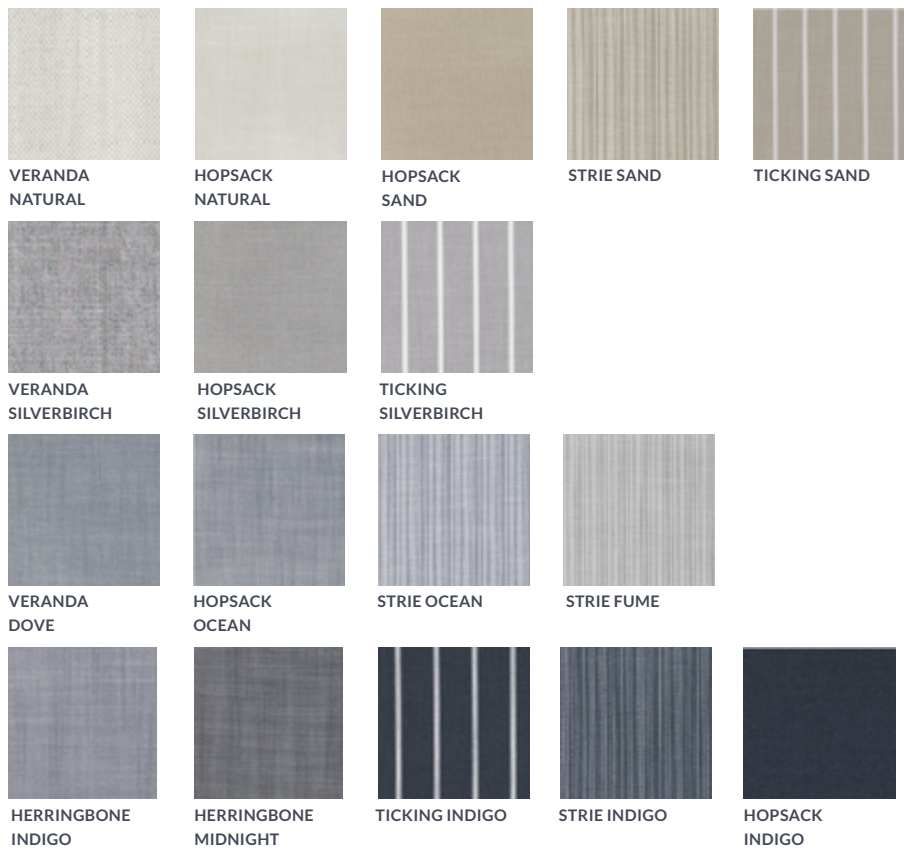

IN/OUTDOOR FABRICS

CATEGORY C - COCO WOLF COLLECTION

100% SOLUTION DYED ACRYLIC 55" / 140CM WIDTH